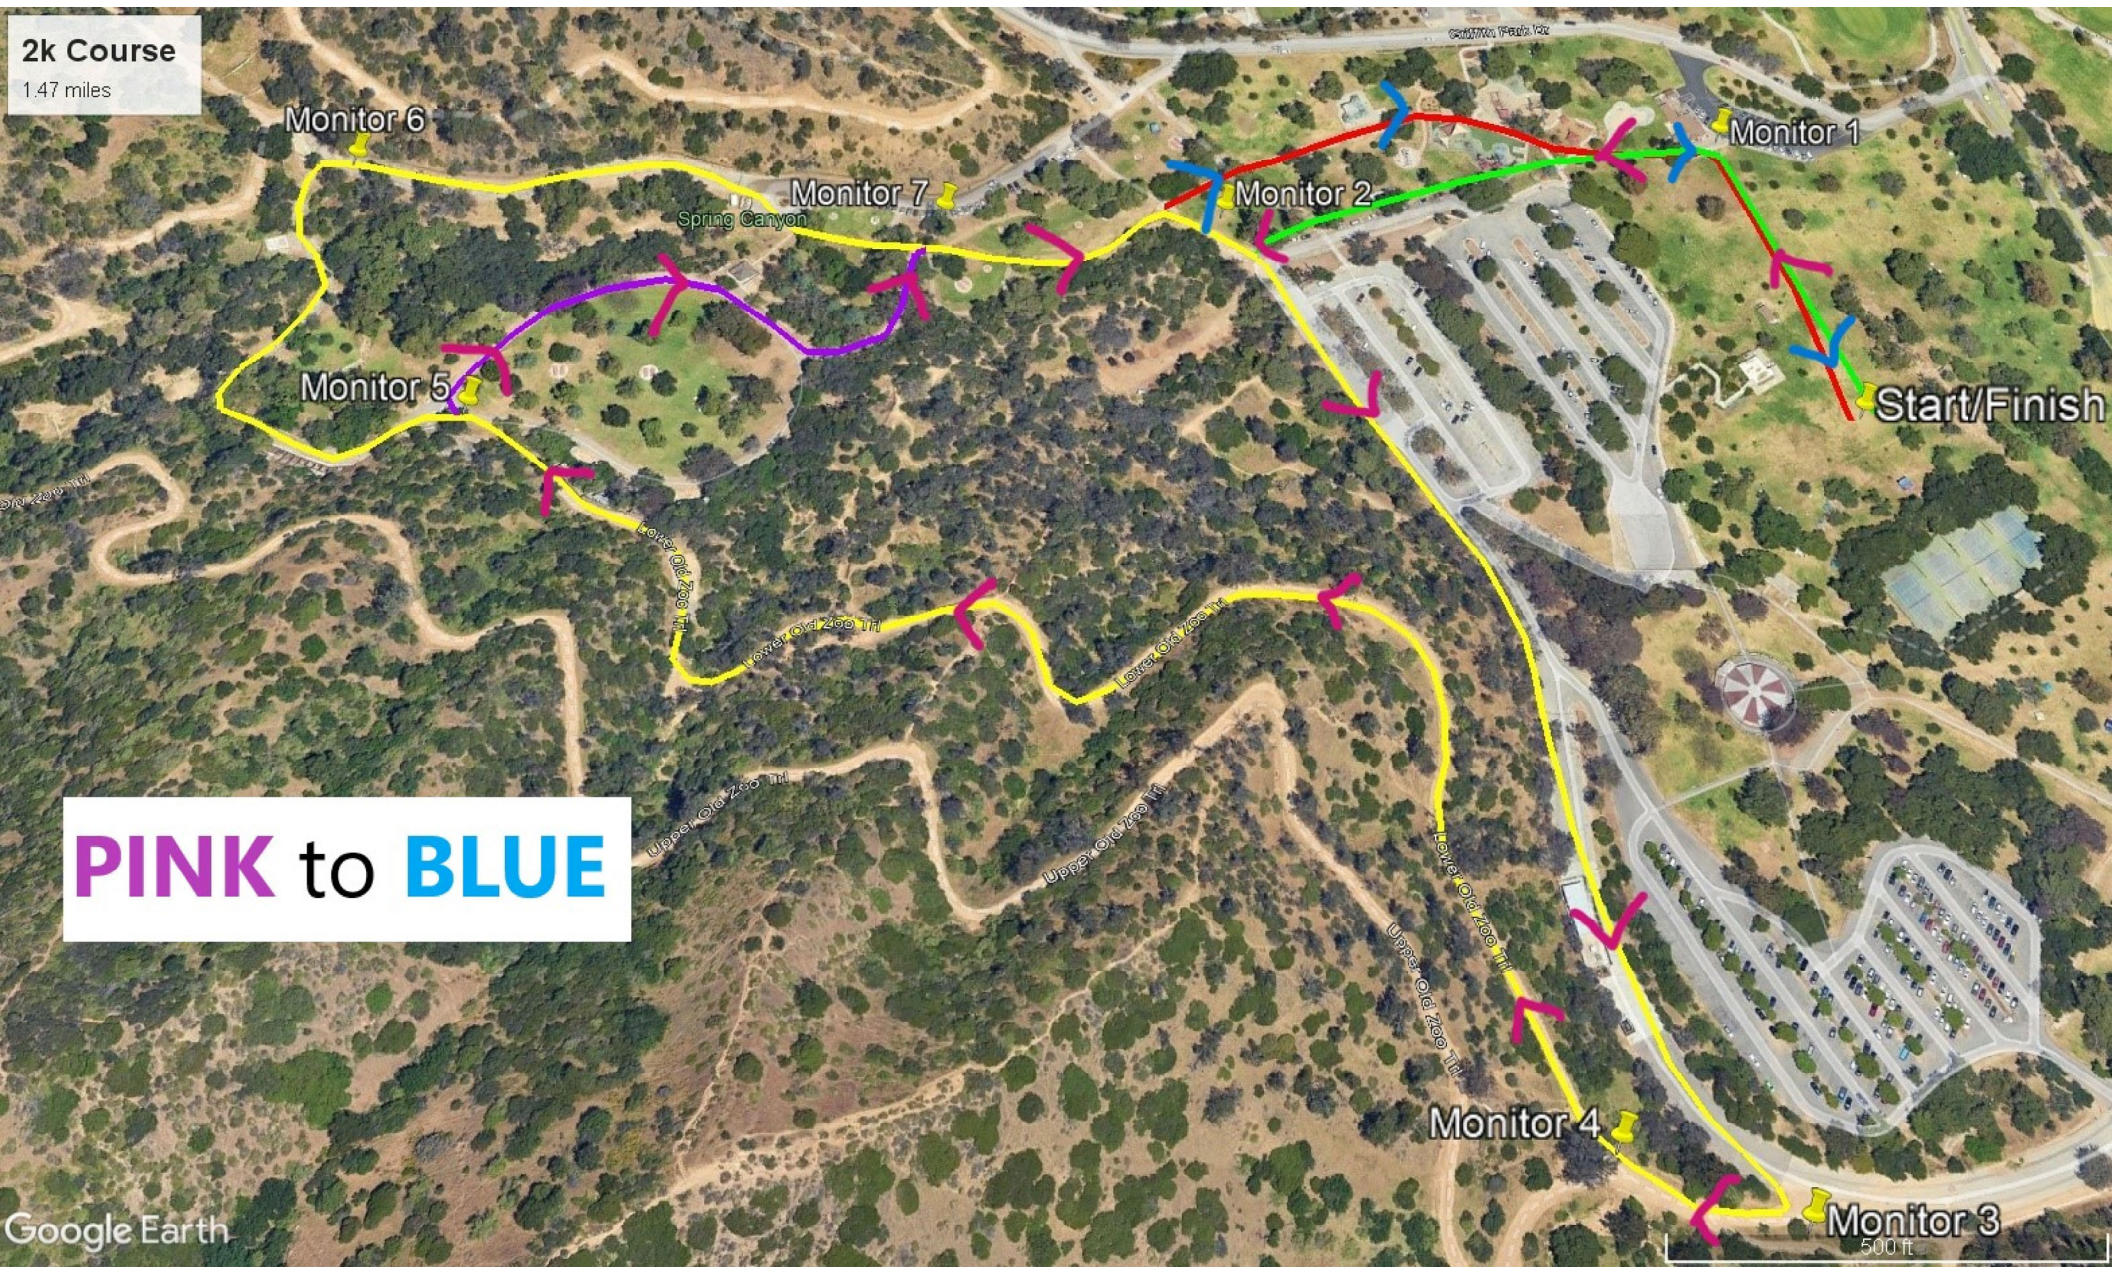

**2k Course**

1.47 miles

Monitor 6

Monitor 7

Monitor 2

Monitor 1

Monitor 5

Start/Finish

**PINK to BLUE**

Monitor 4

Monitor 3

500 ft

**3k Course**  
1.89 miles

**PINK to BLUE**  
**to GREEN**

**4k Course**  
2.47 miles

**PINK to BLUE to GREEN**